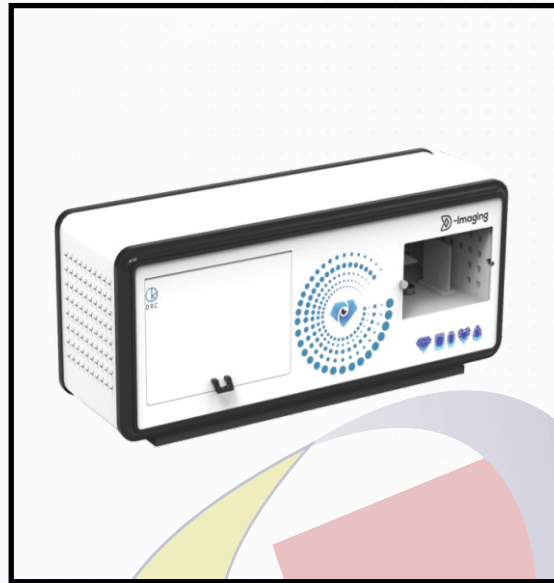

CVD/HPHT Detection Machine

D - Imaging

Encapsulating the true beauty that lies within.

- ✓ **Ultra-fast photography system**
 With 2X Speed achieve 2X productivity in same time
- ✓ **Artificial intelligence**
 Smart software perceives operating behaviour to achieve optimum results
- ✓ **Suit yourself**
 In-house Player & Widget customization features
- ✓ **3C**
 Magnified view of diamond Clarity, Cut & Color
- ✓ **360° Real 3D view**
 High resolution 360° Interactive 3D view
- ✓ **Cloud**
 Access your merchandise from anywhere in the world
- ✓ **Evaluate**
 Make visually informed decision
- ✓ **Superstar**
 Showcase your diamond like a superstar

Heart	Arrow	All Shapes	Fluorescence	All Colors
Size 0.10 carat and larger		Weight 10 Kgs		Dimension 676 x 280 x 224 (in mm)

Download Brochure