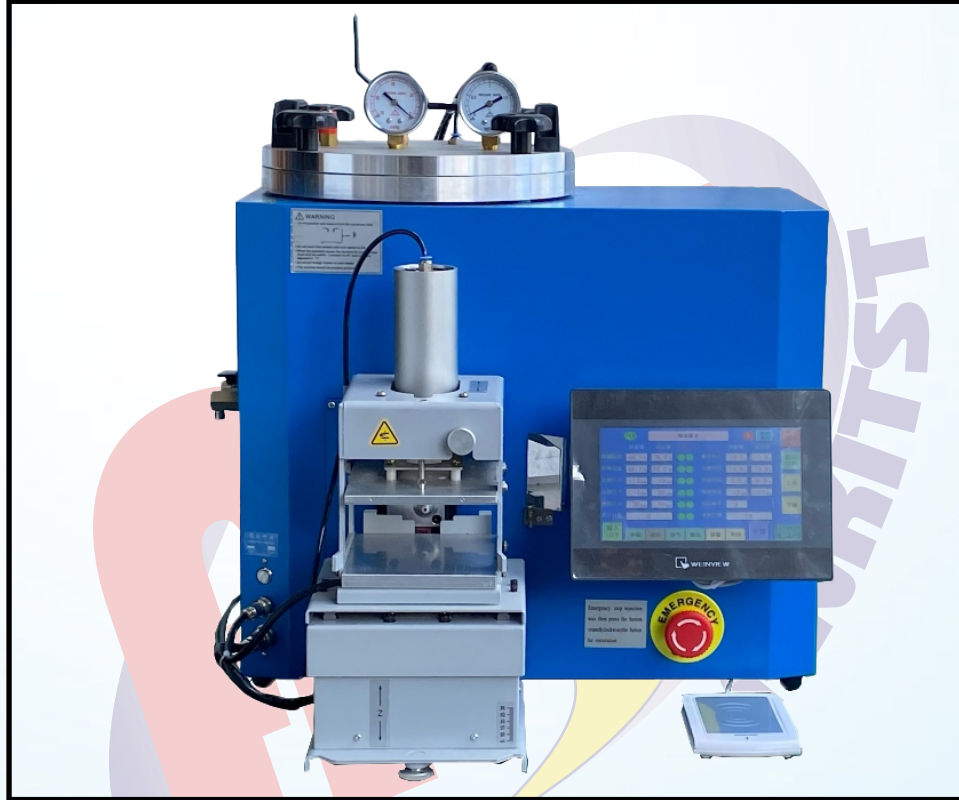

Wax Injector

D5 wax injector

Technical Specification:

Power supply	AC 220V 50HZ
Power consumption	500W
Air supply	0.5Mpa
Temperature display range	40-99.9°C
Temperature setting range	40-99.9°C
Injection	10-250Kpa
Injection timer	0-99.0 seconds
Vacuum timer	0-99.0 seconds
Hold time	0-30 seconds
Capacity of wax pot	3KG
Clamp	Forward 30-480Kpa
Clamp fixture	110L*110W*50H 135L*135W*60H (buy extra)
Memory chip	9999 pcs (buy extra)
Gross weight	41KG
Dimensions	583 L*462 W *550 H(mm)