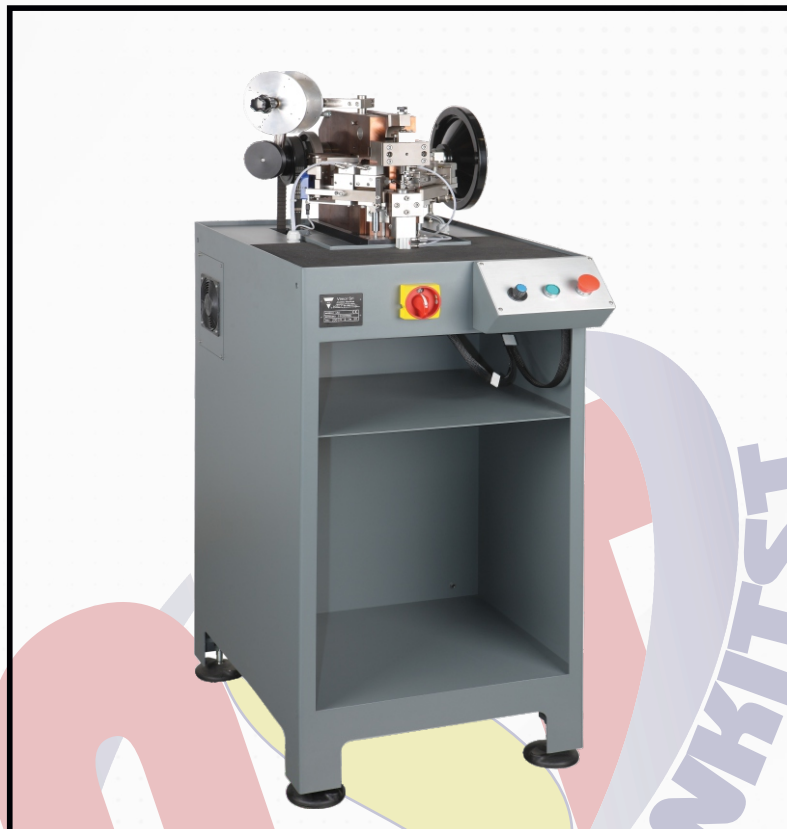

Hollow/Silky Chain Making Machine

Link Machine

Particular	Details
Available Size	0.25mm to 1.4mm
Speed Production	120 -190 links/min
Power Supply	220V, 50Hz

[Download Brochure](#)