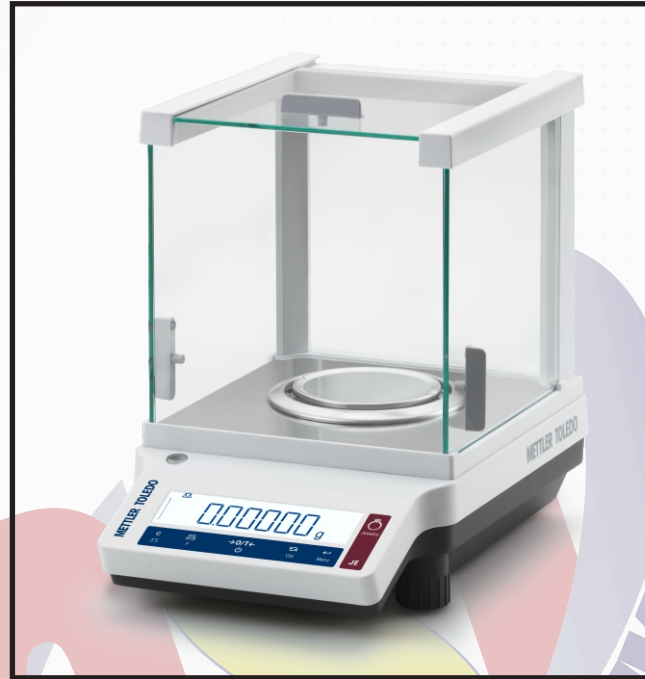

Hallmarking Balance Setup

 METTLER TOLEDO

Swiss Quality

Semi-Microbalance JE155DU

High Accuracy Jewelry Weighing Scale

JE semi-microbalances enable you to weigh gold and diamonds to 5 decimal places with the utmost accuracy

With a metal base, stainless steel weighing pan and overload protection, these durable balances withstand intense daily use.

JE balances are robustly built from high quality materials to ensure a long balance lifetime.

Specifications - Gold Balance JE155DUG/00

Maximum Capacity	42g/152g	Adjustment	Internal
Readability	0.01mg 0.1mg	Weighing pan diameter	80mm

Download Brochure