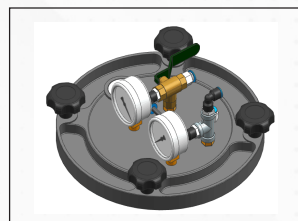

# Wax Injector

## T4 Wax Injector

### Technical Specification:

Particular	Details
Power Supply	AC 220V 50Hz
Power Consumption	500W
Air Supply	0.3 – 0.7Mpa
Temperature Display Range	40-99.99°C
Temperature Setting Range	40-99.99°C
Vacuum Timer	0-9.5 sec
Wax Injection	10 – 250Kpa
Wax Injection Time	0 – 9.5 sec
Hold Time	0 – 30 sec
Wax Tank Capacity	3 Kg
Dimensions	600L x 470W x 515H (mm)
Weight	30 Kg

Wax Chamber Lid

Control Box

Movable Auto Clamp

[Download Brochure](#)