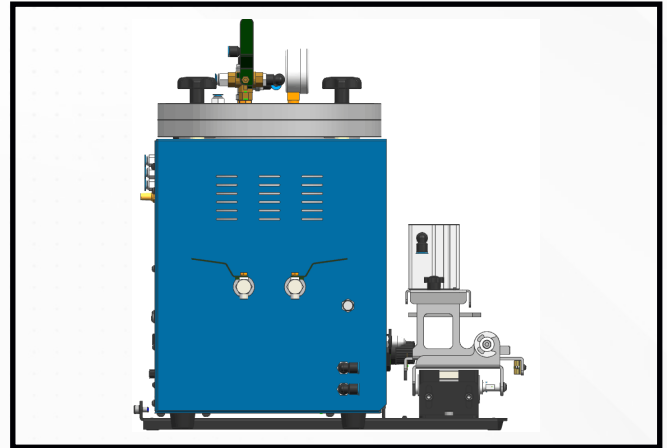

# Wax Injector

## T4 Wax Injector

### Technical Specification:

Particular	Details
Power Supply	AC 220V 50Hz
Power Consumption	500W
Air Supply	0.3 – 0.7Mpa
Temperature Display Range	40-99.99°C
Temperature Setting Range	40-99.99°C
Vacuum Timer	0-9.5 sec
Wax Injection	10 – 250Kpa
Wax Injection Time	0 – 9.5 sec
Hold Time	0 – 30 sec
Wax Tank Capacity	3 Kg
Dimensions	600L x 470W x 515H (mm)
Weight	30 Kg