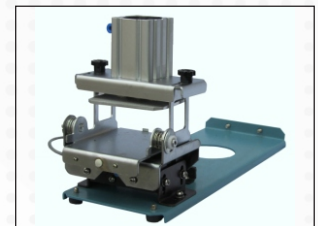

### Technical Specification:

Particular	Details
Power Supply	AC 220V 50Hz
Power Consumption	500W
Air Supply	0.3 – 0.7Mpa
Temperature Display Range	40-99.99°C
Temperature Setting Range	40-99.99°C
Vacuum Timer	0-9.5 sec
Wax Injection	10 – 250Kpa
Wax Injection Time	0 – 9.5 sec
Hold Time	0 – 30 sec
Wax Tank Capacity	3 Kg
Dimensions	600L x 470W x 515H (mm)
Weight	30 Kg

Wax Chamber Lid

Control Box

Movable Auto Clamp

[Download Brochure](#)